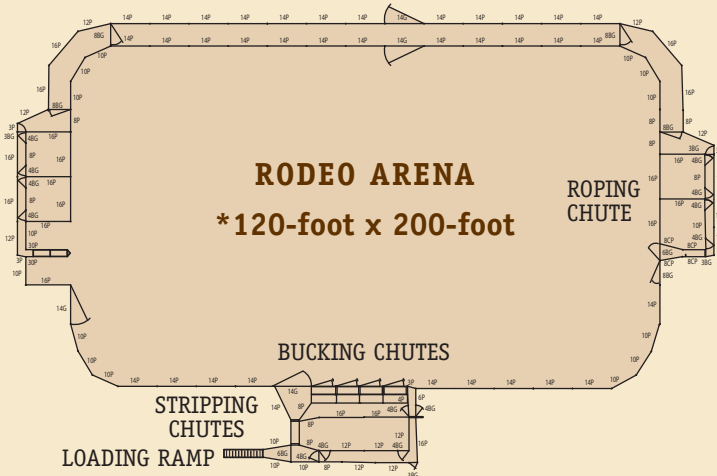

120-FOOT X 200-FOOT ARENA

Order No.	Quantity	Description
051-00010	1	New Bucking Chute RH
051-00012	3	New Bucking Add Sect RH
051-00030	1	New Stripping Chute
051-00050	1	New Roping Chute
051-00051	1	Roping Chute Add Section
022-00116	20	Panel HD 16' x 70" Sq.
022-00114	35	Panel HD 14' x 70" Sq.
022-00112	10	Panel HD 12' x 70" Sq.
022-00110	20	Panel HD 10' x 70" Sq.
022-00108	11	Panel HD 8' x 70" Sq.
022-00106	1	Panel HD 6' x 70" Sq.
022-00104	1	Panel HD 4' x 70" Sq.
022-00103	5	Panel HD 3' x 70" Sq.
032-00714	4	Gate HD 14' x 60" Sq L/L
028-00908	5	Bowgate 8' x 9' Sq
028-00906	2	Bowgate 6' x 9' Sq.
028-00904	13	Bowgate 4' x 9' Sq.
028-00903	5	Bowgate 3' x 9' Sq.
019-00008	4	Calf Panel 8' x 52"
007-52080	1	S2K Alley Roll Gate
007-52075	4	S2K Alley to Panel Adapt
022-00516	30	Double Clevis