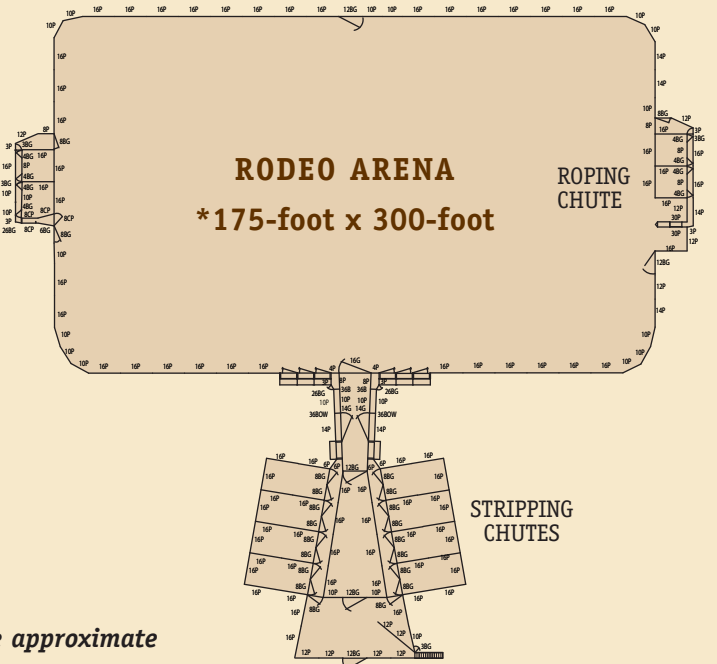

150-FOOT X 300-FOOT ARENA

Order No.	Quantity	Description
051-00010	1	New Bucking Chute RH
051-00012	2	New Bucking Add Sect RH
051-00011	1	New Bucking Chute LH
051-00013	2	New Bucking Add Sect LH
051-00030	2	New Stripping Chute
051-00050	1	New Roping Chute
051-00051	1	Roping Chute Add Section
022-00116	83	Panel HD 16' x 70" Sq.
022-00114	6	Panel HD 14' x 70" Sq.
022-00112	11	Panel HD 12' x 70" Sq.
022-00110	24	Panel HD 10' x 70" Sq.
022-00108	7	Panel HD 8' x 70" Sq.
022-00106	5	Panel HD 6' x 70" Sq.
022-00104	2	Panel HD 4' x 70" Sq.
022-00103	6	Panel HD 3' x 70" Sq.
028-00912	11	Bowgate 12' x 9' Sq
028-00908	21	Bowgate 8' x 9' Sq
028-00906	1	Bowgate 6' x 9' Sq.
028-00904	8	Bowgate 4' x 9' Sq.
028-00903	4	Bowgate 3' x 9' Sq.
028-00026	3	Bowgate 26" x 7'
024-00308	4	Runway Bow 36" x 8'
032-00716	1	Gate HD 16' x 60" Sq L/L
032-00714	2	Gate HD 14' x 60" Sq L/L
008-00030	1	Calf Alley Stop
012-00011	1	Loading Ramp 14' Complete
022-00516	50	Double Clevis

* sizes are approximate

Powder River is anxious to assist you with all of your rodeo needs. Contact us for personal design assistance.