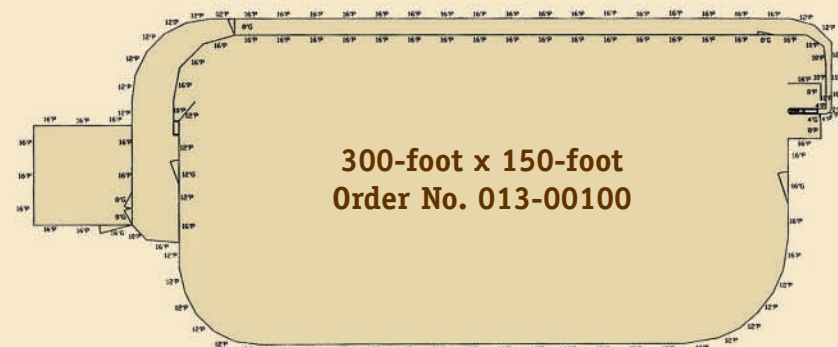

ELITE ROPING ARENA

Order No.	Qty	Description
021-01102	2	1600 Tube Panel 2' x 64"
021-01104	2	1600 Tube Panel 4' x 64"
021-01108	2	1600 Tube Panel 8' x 64"
021-01110	8	1600 Tube Panel 10' x 64"
021-01112	23	1600 Tube Panel 12' x 64"
021-01116	68	1600 Tube Panel 16' x 64"
033-16004	1	1600 Tube Gate 4' x 52"
033-16008	4	1600 Tube Gate 8' x 52"
033-16012	1	1600 Tube Gate 12' x 52"
033-16016	2	1600 Tube Gate 16' x 52"
051-07000	1	Elite Roper Chute
051-07005	1	Elite Roper Add Section
051-80095	1	PM Stripping Chute
022-00516	12	Double Clevis
022-00525	6	Panel Pin - 5/8" x 12"
022-00620	4	Butterfly Clamp 2" PR Green
051-80090	2	Roping Chute to Panel Adapter