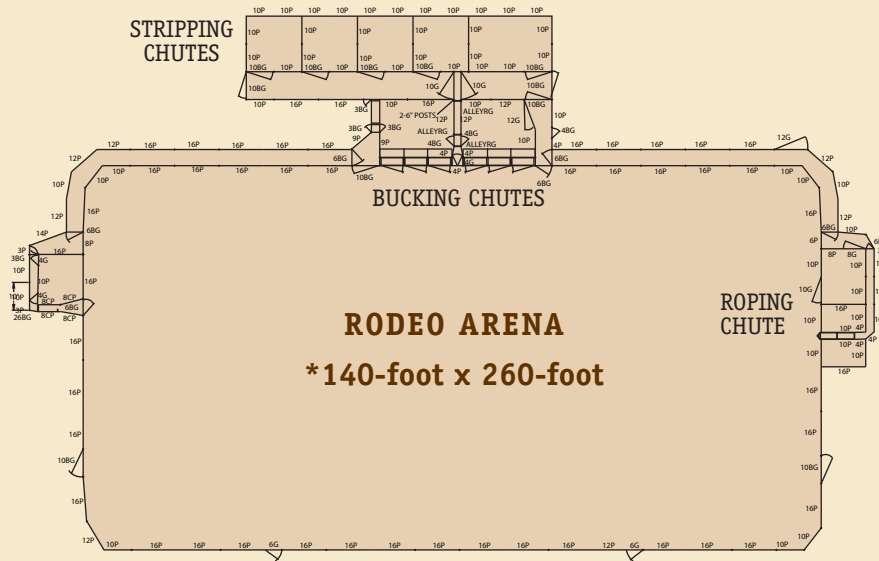

140-FOOT X 260-FOOT ARENA

Order No.	Quantity	Description
051-00010	1	New Bucking Chute RH
051-00012	2	New Bucking Add Sect RH
051-00011	1	New Bucking Chute LH
051-00013	2	New Bucking Add Sect LH
051-00030	1	New Stripping Chute
051-00050	1	New Roping Chute
051-00051	1	Roping Chute Add Section
022-00116	49	Panel HD 16' x 70" Sq.
022-00114	1	Panel HD 14' x 70" Sq.
022-00112	10	Panel HD 12' x 70" Sq.
022-00110	59	Panel HD 10' x 70" Sq.
022-00108	4	Panel HD 8' x 70" Sq.
022-00106	2	Panel HD 6' x 70" Sq.
022-00104	5	Panel HD 4' x 70" Sq.
022-00103	2	Panel HD 3' x 70" Sq.
028-00910	11	Bowgate 10' x 9' Sq.
028-00906	6	Bowgate 6' x 9' Sq.
028-00904	3	Bowgate 4' x 9' Sq.
028-00903	3	Bowgate 3' x 9' Sq.
028-00024	4	Alley Roll Gate
028-00026	1	Bowgate 26" x 7'
032-00712	2	Gate HD 12' x 60" Sq. L/L
032-00710	3	Gate HD 10' x 60" Sq. L/L
032-00708	1	Gate HD 8' x 60" Sq. L/L
032-00706	2	Gate HD 6' x 60" Sq. L/L
032-00704	2	Gate HD 4' x 60" Sq. L/L
019-00008	4	Calf Panel 8' x 52"
022-05015	128	2" Post /70" with 2 Clevis