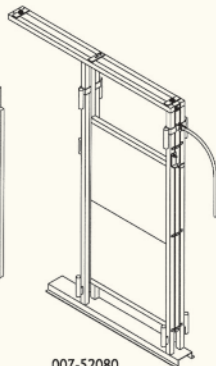

# SYSTEM 2000 COMPONENTS

**007-50600**  
S2K Pregnancy Test Gate Set

**007-52050**  
S2K Cut Out-Gate Set, Half Sheeted

**007-52080**  
S2K Alley Roll Gate

**007-51105**  
S2K Alley panel Sleeve

**007-51100**  
S2K Alley Bow

**007-52015**  
S2K Calf Tailgate

**007-52105**  
S2K 30" ID Alley Bow

**007-51115**  
S2K No-back (OTB)

**007-52010**  
S2K Calf Panel, 10'

**007-52035**  
S2K Alley Panel  
10" Half Sheeted

**007-52065**  
S2K Alley Panel  
Straight, 5'8"

**007-51025**  
S2K Alley Panel Straight

**007-51000 (shown)**  
S2K Sweep Bow Gate RH  
**007-51005 - LH**

**007-51015**  
S2K Alley Panel  
Outside Curved

**007-51020**  
S2K Alley Panel  
Inside Curved