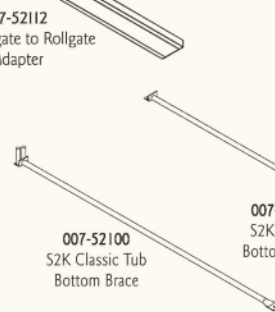

**007-51060**  
S2K Diversion Panel RH

**007-51055**  
S2K Diversion Gate

**007-52070**  
S2K Tub Panel  
Straight 88 1/2"

**007-51010**  
S2K Sweep Tub Panel

**007-52045**  
S2K Tub Curved  
Panel 68"

**007-51052**  
S2K Diversion Gate  
Brace

**007-52055**  
S2K Alley Rollgate  
Adapter Set

**007-52060**  
S2K Sweep to Alley  
Adapter

**007-52075**  
Alley to Panel  
Adapter

**007-51110**  
S2K Panel  
Adapter

**007-52095**  
S2K Classic Tub Top  
Brace

**007-51030**  
S2K Sweep Top  
Brace

**007-52112**  
S2K Rollgate to Rollgate  
Adapter

**007-51050**  
S2K Diversion Gate  
Handle

**007-51085**  
S2K Catwalk Outside Section

**007-51040**  
S2K Sweep Bottom Center  
Brace

**007-51035**  
S2K Sweep Top  
Center Brace

**007-51045**  
S2K Sweep  
Bottom Brace

**007-51075**  
Catwalk Hanger  
Bracket

**007-51090**  
S2K Catwalk Straight, 10'

**007-52085**  
S2K Tub Top  
Brace Mount