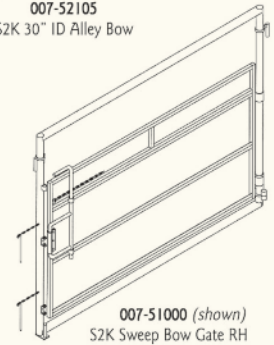

# SYSTEM 2000 COMPONENTS

**007-50600**  
S2K Pregnancy Test Gate Set

**007-52050**  
S2K Cut Out-Gate Set, Half Sheeted

**007-52080**  
S2K Alley Roll Gate

**007-51105**  
S2K Alley panel Sleeve

**007-51100**  
S2K Alley Bow

**007-52015**  
S2K Calf Tailgate

**007-52105**  
S2K 30" ID Alley Bow

**007-51115**  
S2K No-back (OTB)

**007-52010**  
S2K Calf Panel, 10'

**007-52035**  
S2K Alley Panel  
10" Half Sheeted

**007-52065**  
S2K Alley Panel  
Straight, 5'8"

**007-51025**  
S2K Alley Panel Straight

**007-51000 (shown)**  
S2K Sweep Bow Gate RH  
**007-51005 - LH**

**007-51015**  
S2K Alley Panel  
Outside Curved

**007-51020**  
S2K Alley Panel  
Inside Curved