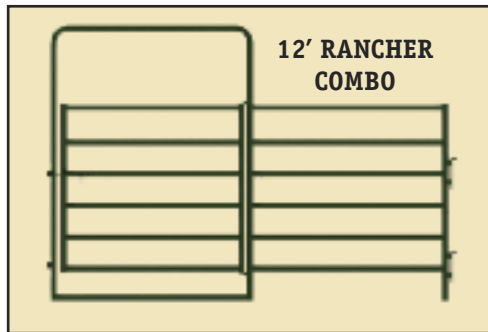

RANCHER 2" GATES

Rancher 2" Gates!

Powder River's New Rancher 2" Gates complete our line of cattle gates and panels. The 2" OD 16-gauge tubing, along with the high tensile 14-gauge vertical stays, makes this the toughest 2" gate available.

FEATURES AND SPECIFICATIONS

- Gates range from 4' to 16' x 60" high and come with 1" dia. threaded bolt hinges
- 12' Combo Gate/Panel with slide latch
- 6' Bow Gate with slide latch
- All Powder Coated Powder River Green

NEW

Super Classic Bull Bow Gates

The 9-foot high Super Classic Bull Bow Gates can be used in permanent or portable rodeo arena systems. 60-inch Super Classic Bull Gates are hung within the 9-foot high bow.

SUPER CLASSIC BULL BOW GATES SPECIFICATIONS			
Gate Height	70"		
Bow Height	108"		
Gate Frame	1.66" O.D. 13-gauge Tube		
Horizontal Rails	. . .Pentagonal 14-gauge High Strength		
Order No.	Description	Dimensions	Weight*
028-00926	26" Bow Gate	1.66" O.D. 13-gauge Tube	87 lbs.
028-00903	3' Bow Gate	1 1/4" Sch. 40 Pipe	122 lbs.
028-00904	4' Bow Gate	1 1/4" Sch. 40 Pipe	131 lbs.
028-00906	6' Bow Gate	2" Sch. 40 Pipe	198 lbs.
028-00908	8' Bow Gate	2" Sch. 40 Pipe	239 lbs.
028-00910	10' Bow Gate	2 1/2" Sch. 40 Pipe	330 lbs.
028-00912	12' Bow Gate	2 1/2" Sch. 40 Pipe	377 lbs.