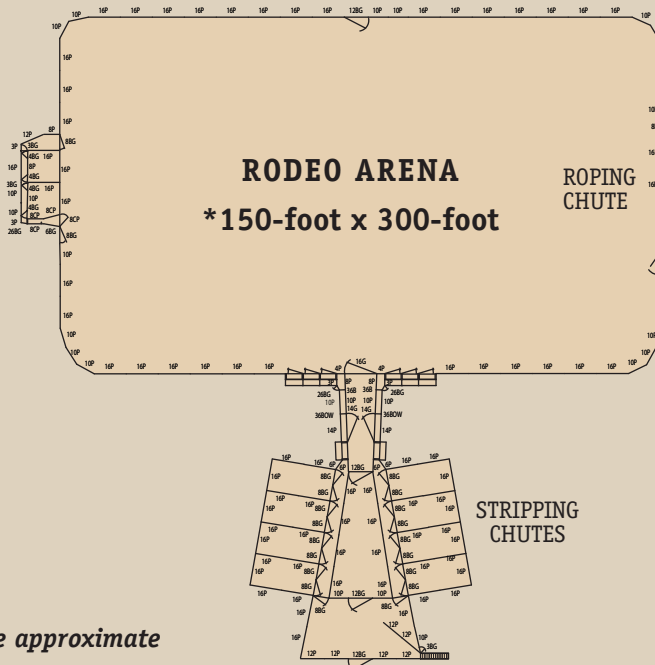

150-FOOT X 300-FOOT ARENA

Order No.	Quantity	Description
051-00010	1	New Bucking Chute RH
051-00012	2	New Bucking Add Sect RH
051-00011	1	New Bucking Chute LH
051-00013	2	New Bucking Add Sect LH
051-00030	2	New Stripping Chute
051-00050	1	New Roping Chute
051-00051	1	Roping Chute Add Section
022-00116	83	Panel HD 16' x 70" Sq.
022-00114	6	Panel HD 14' x 70" Sq.
022-00112	11	Panel HD 12' x 70" Sq.
022-00110	24	Panel HD 10' x 70" Sq.
022-00108	7	Panel HD 8' x 70" Sq.
022-00106	5	Panel HD 6' x 70" Sq.
022-00104	2	Panel HD 4' x 70" Sq.
022-00103	6	Panel HD 3' x 70" Sq.
028-00912	11	Bowgate 12' x 9' Sq
028-00908	21	Bowgate 8' x 9' Sq
028-00906	1	Bowgate 6' x 9' Sq.
028-00904	8	Bowgate 4' x 9' Sq.
028-00903	4	Bowgate 3' x 9' Sq.
028-00026	3	Bowgate 26" x 7'
024-00308	4	Runway Bow 36" x 8'
032-00716	1	Gate HD 16' x 60" Sq L/L
032-00714	2	Gate HD 14' x 60" Sq L/L
008-00030	1	Calf Alley Stop
012-00011	1	Loading Ramp 14' Complete
022-00516	50	Double Clevis

* sizes are approximate

Powder River is anxious to assist you with all of your rodeo needs. Contact us for personal design assistance.

6/23/2009