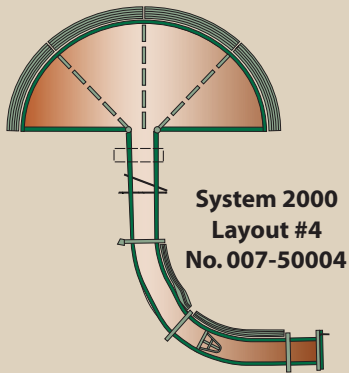

SYSTEMS SWEEP TUBS

16' LEFT HAND SWEEP
007-50130

16' RIGHT HAND SWEEP
007-50125

30' LH SWEEP 88.5 Panel
007-50120

30' RH SWEEP 88.5 Panel
007-50115

25' LEFT HAND SWEEP
007-50110

25' RIGHT HAND SWEEP
007-50105

30' LH SWEEP 10' Panel
007-50140

30' RH SWEEP 10' Panel
007-50135