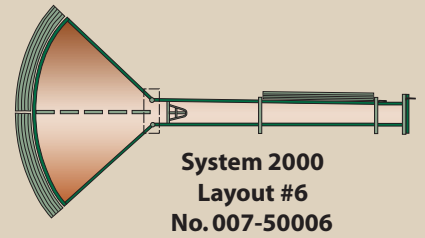

SYSTEMS SWEEP TUBS

16' LEFT HAND SWEEP
007-50130

16' RIGHT HAND SWEEP
007-50125

30' LH SWEEP 88.5 Panel
007-50120

30' RH SWEEP 88.5 Panel
007-50115

25' LEFT HAND SWEEP
007-50110

25' RIGHT HAND SWEEP
007-50105

30' LH SWEEP 10' Panel
007-50140

30' RH SWEEP 10' Panel
007-50135