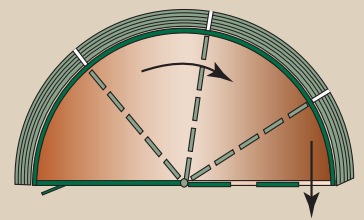

SYSTEMS SWEEP TUBS

16' LEFT HAND SWEEP
007-50130

16' RIGHT HAND SWEEP
007-50125

30' LH SWEEP 88.5 Panel
007-50120

30' RH SWEEP 88.5 Panel
007-50115

25' LEFT HAND SWEEP
007-50110

25' RIGHT HAND SWEEP
007-50105

30' LH SWEEP 10' Panel
007-50140

30' RH SWEEP 10' Panel
007-50135