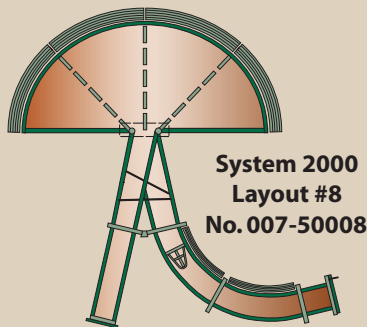

SYSTEMS SWEEP TUBS

16' LEFT HAND SWEEP
007-50130

16' RIGHT HAND SWEEP
007-50125

30' LH SWEEP 88.5 Panel
007-50120

30' RH SWEEP 88.5 Panel
007-50115

25' LEFT HAND SWEEP
007-50110

25' RIGHT HAND SWEEP
007-50105

30' LH SWEEP 10' Panel
007-50140

30' RH SWEEP 10' Panel
007-50135