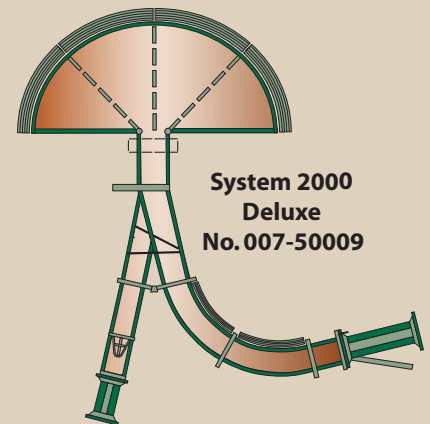

SYSTEMS SWEEP TUBS

16' LEFT HAND SWEEP
007-50130

16' RIGHT HAND SWEEP
007-50125

30' LH SWEEP 88.5 Panel
007-50120

30' RH SWEEP 88.5 Panel
007-50115

25' LEFT HAND SWEEP
007-50110

25' RIGHT HAND SWEEP
007-50105

30' LH SWEEP 10' Panel
007-50140

30' RH SWEEP 10' Panel
007-50135