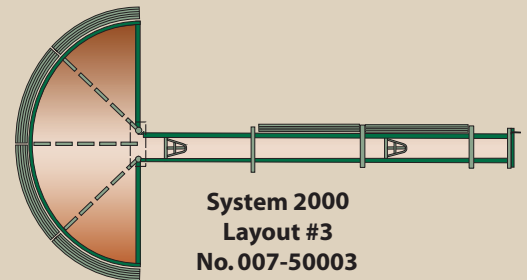

SYSTEMS SWEEP TUBS

16' LEFT HAND SWEEP
007-50130

16' RIGHT HAND SWEEP
007-50125

30' LH SWEEP 88.5 Panel
007-50120

30' RH SWEEP 88.5 Panel
007-50115

25' LEFT HAND SWEEP
007-50110

25' RIGHT HAND SWEEP
007-50105

30' LH SWEEP 10' Panel
007-50140

30' RH SWEEP 10' Panel
007-50135