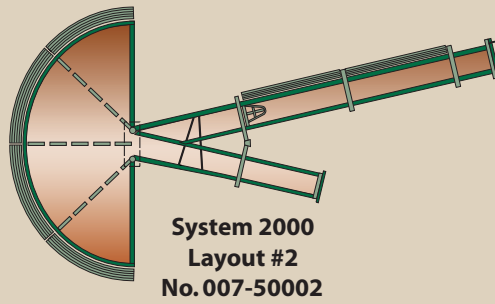

SYSTEMS SWEEP TUBS

16' LEFT HAND SWEEP
007-50130

16' RIGHT HAND SWEEP
007-50125

30' LH SWEEP 88.5 Panel
007-50120

30' RH SWEEP 88.5 Panel
007-50115

25' LEFT HAND SWEEP
007-50110

25' RIGHT HAND SWEEP
007-50105

30' LH SWEEP 10' Panel
007-50140

30' RH SWEEP 10' Panel
007-50135