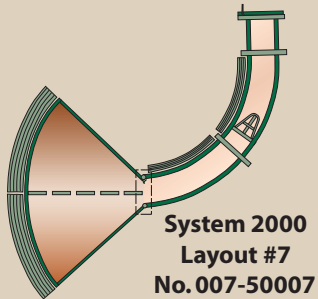

SYSTEMS SWEEP TUBS

16' LEFT HAND SWEEP
007-50130

16' RIGHT HAND SWEEP
007-50125

30' LH SWEEP 88.5 Panel
007-50120

30' RH SWEEP 88.5 Panel
007-50115

25' LEFT HAND SWEEP
007-50110

25' RIGHT HAND SWEEP
007-50105

30' LH SWEEP 10' Panel
007-50140

30' RH SWEEP 10' Panel
007-50135