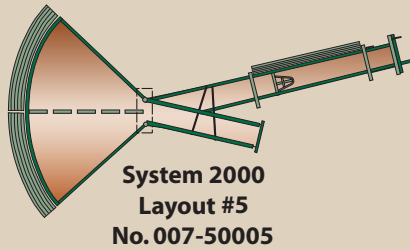

SYSTEMS SWEEP TUBS

16' LEFT HAND SWEEP
007-50130

16' RIGHT HAND SWEEP
007-50125

30' LH SWEEP 88.5 Panel
007-50120

30' RH SWEEP 88.5 Panel
007-50115

25' LEFT HAND SWEEP
007-50110

25' RIGHT HAND SWEEP
007-50105

30' LH SWEEP 10' Panel
007-50140

30' RH SWEEP 10' Panel
007-50135