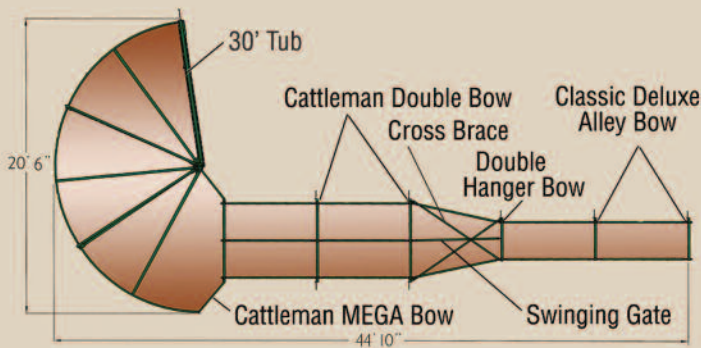

SINGLE GATE CURVED RANCHER

Order No. 007-50875

SYSTEM 2000 25' STRAIGHT RANCHER

Order No. 007-50011

SYSTEM 2000 CLASSIC RANCHER CURVED

Order No. 007-50012

DOUBLE DOWN 30' TUB AND 35' ALLEY

Order No. 006-30200

SYSTEM 2000 "S" CURVE PACKAGE

Order No. 007-50019

Note: Necessary adapters are included when ordering these complete system packages.