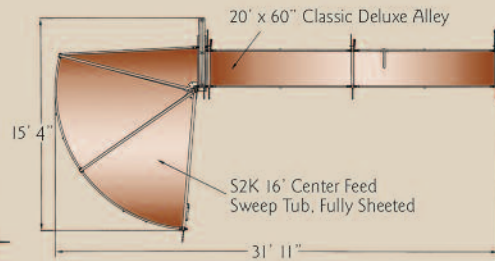

CLASSIC DELUXE

Order No. 011-00030