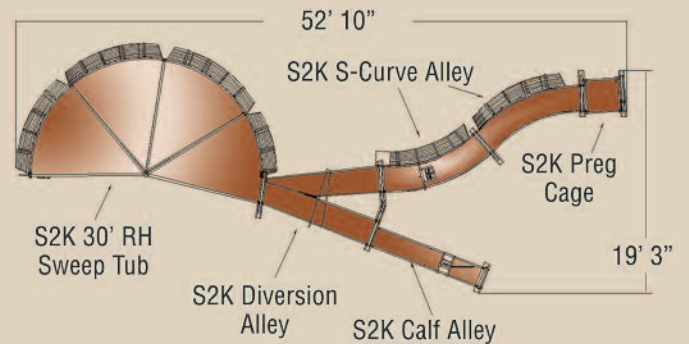

SINGLE GATE CURVED RANCHER

Order No. 007-50875

SYSTEM 2000 25' STRAIGHT RANCHER

Order No. 007-50011

SYSTEM 2000 CLASSIC RANCHER CURVED

Order No. 007-50012

DOUBLE DOWN 30' TUB AND 35' ALLEY

Order No. 006-30200

SYSTEM 2000 "S" CURVE PACKAGE

Order No. 007-50019

Note: Necessary adapters are included when ordering these complete system packages.