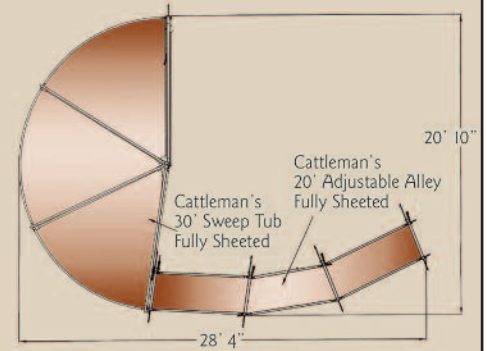

WORKING SYSTEMS

Call 1-800-453-5318 for FREE System Design and Drawings

HOMESTEADER DELUXE

Order No. 011-00003

CLASSIC DELUXE

Order No. 011-00030

CATTLEMAN'S TUB AND ALLEY PACKAGE

Order No. 006-30000

SINGLE GATE CURVED RANCHER

Order No. 007-50875

SYSTEM 2000 25' STRAIGHT RANCHER

Order No. 007-50011

SYSTEM 2000 CLASSIC RANCHER CURVED

Order No. 007-50012

DOUBLE DOWN 30' TUB AND 35' ALLEY

Order No. 006-30200