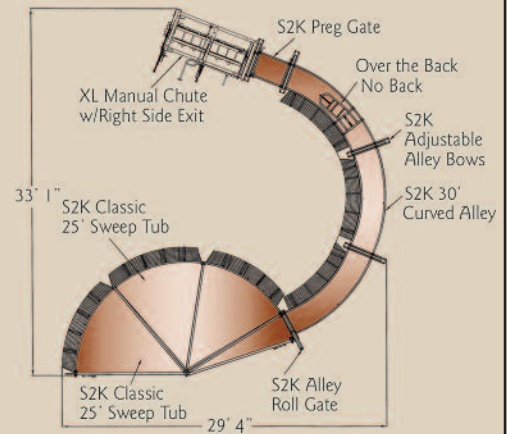

SINGLE GATE CURVED RANCHER

Order No. 007-50875

SYSTEM 2000 25' STRAIGHT RANCHER

Order No. 007-50011

SYSTEM 2000 CLASSIC RANCHER CURVED

Order No. 007-50012

DOUBLE DOWN 30' TUB AND 35' ALLEY

Order No. 006-30200

SYSTEM 2000 "S" CURVE PACKAGE

Order No. 007-50019

Note: Necessary adapters are included when ordering these complete system packages.