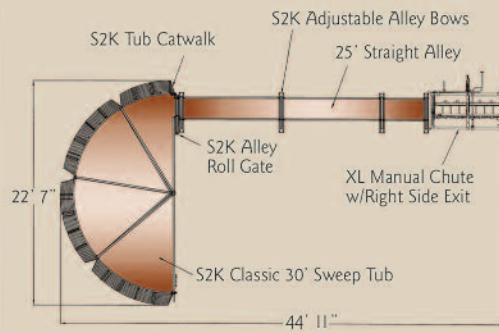

WORKING SYSTEMS

Call 1-800-453-5318 for FREE System Design and Drawings

HOMESTEADER DELUXE

Order No. 011-00003

CLASSIC DELUXE

Order No. 011-00030

CATTLEMAN'S TUB AND ALLEY PACKAGE

Order No. 006-30000

SINGLE GATE CURVED RANCHER

Order No. 007-50875

SYSTEM 2000 25' STRAIGHT RANCHER

Order No. 007-50011

SYSTEM 2000 CLASSIC RANCHER CURVED

Order No. 007-50012

DOUBLE DOWN 30' TUB AND 35' ALLEY

Order No. 006-30200

SYSTEM 2000 "S" CURVE PACKAGE

Order No. 007-50019

Note: Necessary adapters are included when ordering these complete system packages.