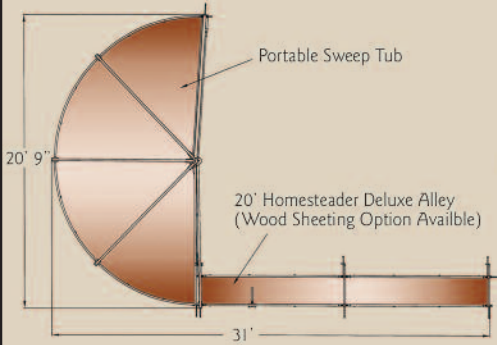

WORKING SYSTEMS

Call 1-800-453-5318 for FREE System Design and Drawings

HOMESTEADER DELUXE

Order No. 011-00003

CLASSIC DELUXE

Order No. 011-00030

CATTLEMAN'S TUB AND ALLEY PACKAGE

Order No. 006-30000

SINGLE GATE CURVED RANCHER

Order No. 007-50875

SYSTEM 2000 25' STRAIGHT RANCHER

Order No. 007-50011

SYSTEM 2000 CLASSIC RANCHER CURVED

Order No. 007-50012

DOUBLE DOWN 30' TUB AND 35' ALLEY

Order No. 006-30200

SYSTEM 2000 "S" CURVE PACKAGE

Order No. 007-50019

Note: Necessary adapters are included when ordering these complete system packages.