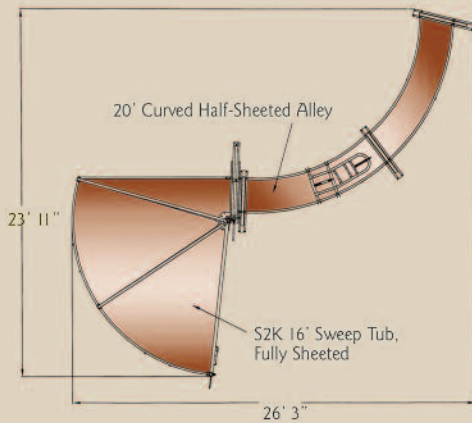

WORKING SYSTEMS

Call 1-800-453-5318 for FREE System Design and Drawings

HOMESTEADER DELUXE

Order No. 011-00003

CLASSIC DELUXE

Order No. 011-00030

CATTLEMAN'S TUB AND ALLEY PACKAGE

Order No. 006-30000

SINGLE GATE CURVED RANCHER

Order No. 007-50875

SYSTEM 2000 25' STRAIGHT RANCHER

Order No. 007-50011

SYSTEM 2000 CLASSIC RANCHER CURVED

Order No. 007-50012

DOUBLE DOWN 30' TUB AND 35' ALLEY

Order No. 006-30200

SYSTEM 2000 "S" CURVE PACKAGE

Order No. 007-50019

Note: Necessary adapters are included when ordering these complete system packages.